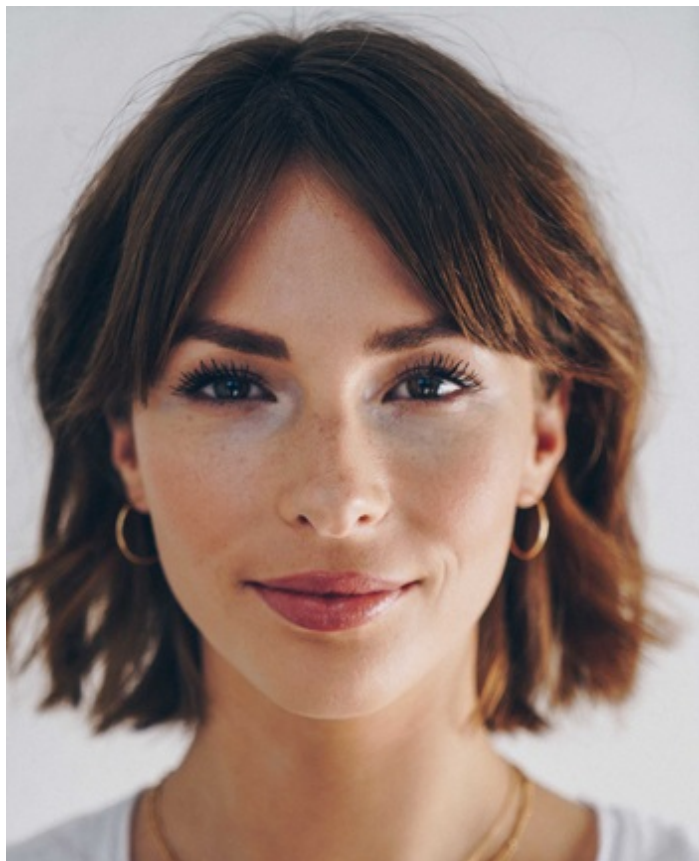

Height 170cm Dress size 34 Cup Size B Chest/Bust 83cm Waist 62cm Hips 87cm Shoe size 38,5  
Hair Color brown red Eye Color brown

Height 170cm Dress size 34 Cup Size B Chest/Bust 83cm Waist 62cm Hips 87cm Shoe size 38,5  
Hair Color brown red Eye Color brown

Height 170cm Dress size 34 Cup Size B Chest/Bust 83cm Waist 62cm Hips 87cm Shoe size 38,5  
Hair Color brown red Eye Color brown